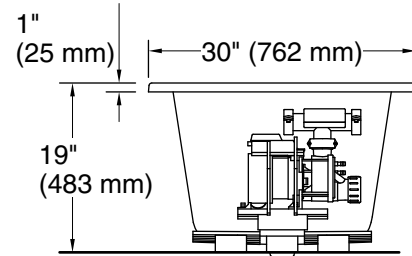

Underscore® Rectangle

60" x 30" heated whirlpool bath w/ reversible drain

K-1167-JH

No change in measurements if connected with drain illustrated. (K-7271)

Blower Motor Access
20" (508 mm) W x 15" (381 mm) H Min

Drain location: End

Basin area, bottom: 42-7/16" x 20" (1078 mm x 508 mm)

Basin area, top: 54-5/16" x 24-1/4" (1380 mm x 617 mm)

Weight: 135.8 lbs (61.6 kg)

Minimum floor load: 46 lbs/ft² (224.6 kg/m²)

Water depth: 14-3/4" (374 mm)

Water capacity: 59.8 gal (226.4 L)

Cutout: Drop-in, 59-1/2" x 28-1/2" (1511 mm x 724 mm)

Electrical component rating: Pump: 120 V, 7 A, 60 Hz

Heater: 120 V, 12 A, 60 Hz

Notes

Measure your actual product for rough-in details.