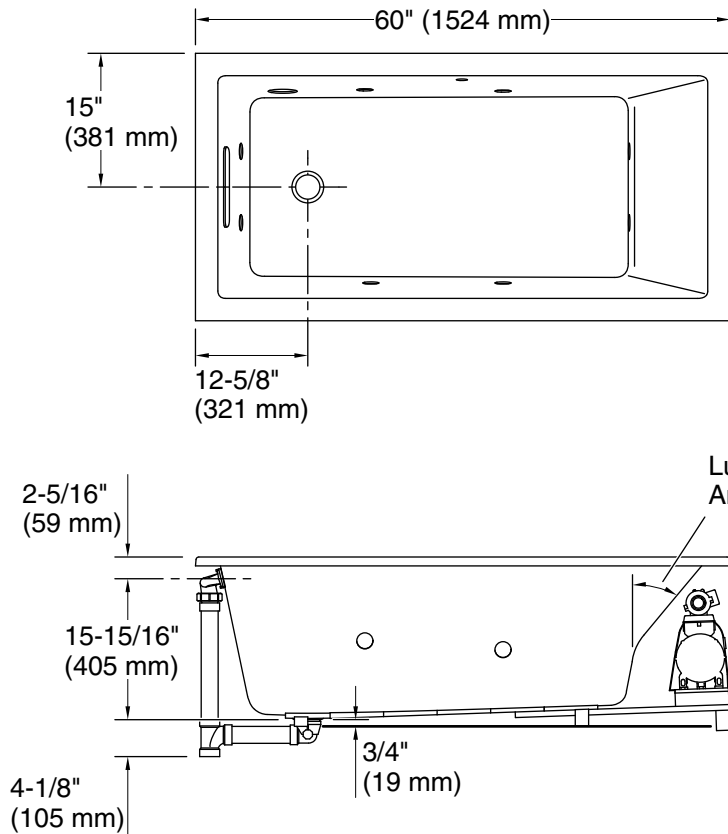

Underscore® Rectangle

60" x 30" heated whirlpool bath w/ reversible drain

K-1167-JH

No change in measurements if connected with drain illustrated. (K-7271)

Blower Motor Access
20" (508 mm) W x 15" (381 mm) H Min

Drain location: End

Basin area, bottom: 42-7/16" x 20" (1078 mm x 508 mm)

Basin area, top: 54-5/16" x 24-1/4" (1380 mm x 617 mm)

Weight: 135.8 lbs (61.6 kg)

Minimum floor load: 46 lbs/ft² (224.6 kg/m²)

Water depth: 14-3/4" (374 mm)

Water capacity: 59.8 gal (226.4 L)

Cutout: Drop-in, 59-1/2" x 28-1/2" (1511 mm x 724 mm)

Electrical component rating: Pump: 120 V, 7 A, 60 Hz

Heater: 120 V, 12 A, 60 Hz

Notes

Measure your actual product for rough-in details.